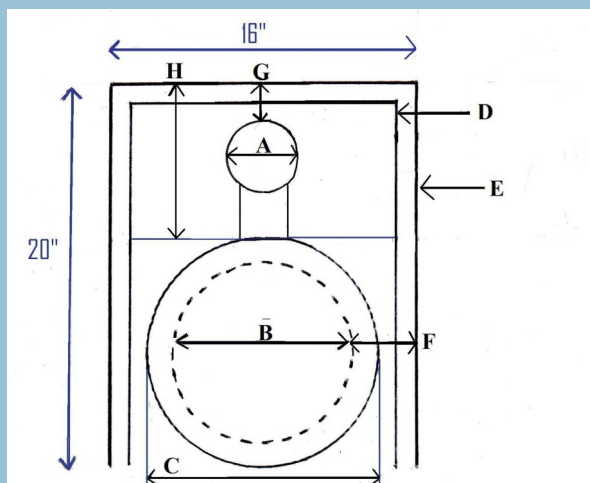

DIMENSIONS

A	FLUE PIPE	3.5"
B	STOVE WIDTH	10"
C	COOKTOP DIAMETER	10"
D	REFLECTOR PANEL	*
E	COMBUSTABLE SURFACE	*

* 1" Space Between Reflector Panel & Combustible Surface