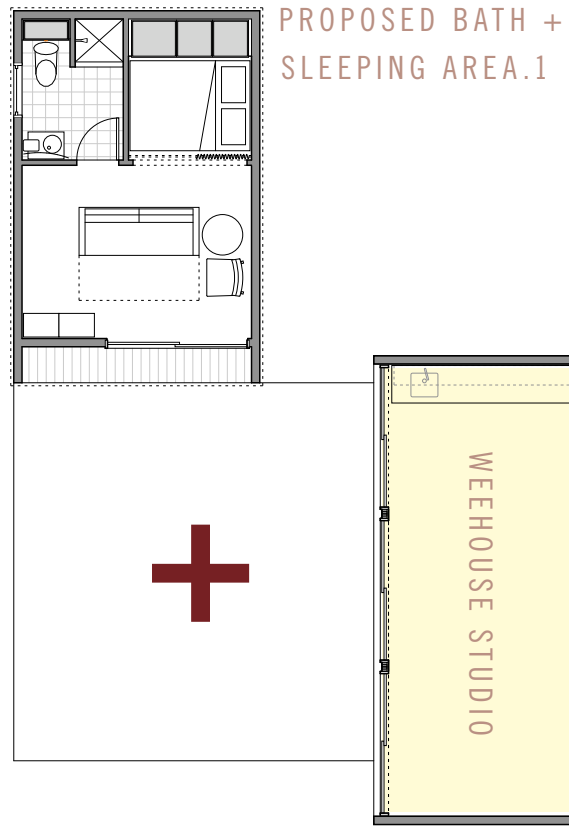

### SPECIFICS

- ext. dimensions: 27' L x 12' W x 10' H (324 SF)
- studio may sit on permanent or temporary foundation
- custom steel base frame includes fork lift pockets and casters (use of casters is optional)
- IKEA kitchen wall that is plumbing-ready
- Summit under counter, stainless steel refrigerators (2)
- natural bamboo floor, walls, and ceiling
- Andersen sliding glass doors (screens provided on 2)
- electrical wiring set-up for standard 110 V generator or plug-in, multiple outlets, "live" tracks on ceiling for spot lighting, recessed lighting throughout
- fully insulated walls, weather-tight EPDM rubber roof
- includes the custom cedar decking with ramp and entry stair step (ships separately from house)

Price **also includes** 4 hours of Alchemy's innovative design and expertise to help with foundation or interior plans (\$500+ value)

*or...*  
**just add water!**

**Site-built  
bath/sleeping  
options start at  
\$36,000.**

EXISTING  
CEDAR DECK  
WITH  
RAMP AND STAIR

PROPOSED BATH  
+ SLEEPING AREA  
(OPTIONS AVAILABLE)

The prefab weeStudio + a site-built wee Room  
... your site, your needs, our design.

PROPOSED BATH +  
SLEEPING AREA.2