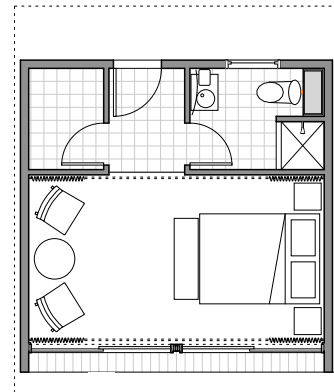

### SPECIFICS

- ext. dimensions: 27' L x 12' W x 10' H (324 SF)
- studio may sit on permanent or temporary foundation
- custom steel base frame includes fork lift pockets and casters (use of casters is optional)
- IKEA kitchen wall that is plumbing-ready
- Summit under counter, stainless steel refrigerators (2)
- natural bamboo floor, walls, and ceiling
- Andersen sliding glass doors (screens provided on 2)
- electrical wiring set-up for standard 110 V generator or plug-in, multiple outlets, "live" tracks on ceiling for spot lighting, recessed lighting throughout
- fully insulated walls, weather-tight EPDM rubber roof
- includes the custom cedar decking with ramp and entry stair step (ships separately from house)

EXISTING  
CEDAR DECK  
WITH  
RAMP AND STAIR

PROPOSED BATH  
+ SLEEPING AREA  
(OPTIONS AVAILABLE)

The prefab weeStudio + a site-built wee Room  
... your site, your needs, our design.

PROPOSED BATH +  
SLEEPING AREA.2