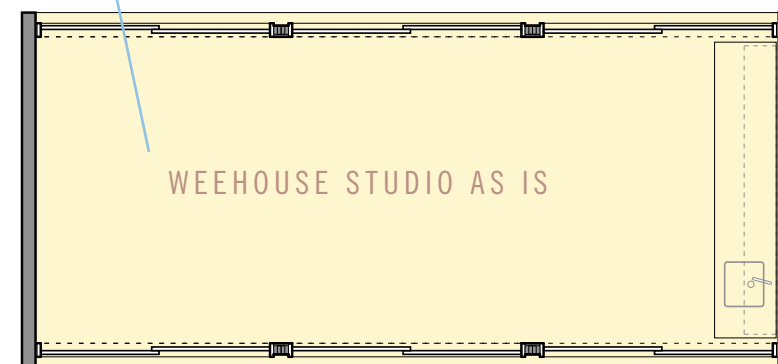

### SPECIFICS

- ext. dimensions: 27' L x 12' W x 10' H (324 SF)
- studio may sit on permanent or temporary foundation
- custom steel base frame includes fork lift pockets and casters (use of casters is optional)
- IKEA kitchen wall that is plumbing-ready
- Summit under counter, stainless steel refrigerators (2)
- natural bamboo floor, walls, and ceiling
- Andersen sliding glass doors (screens provided on 2)
- electrical wiring set-up for standard 110 V generator or plug-in, multiple outlets, "live" tracks on ceiling for spot lighting, recessed lighting throughout
- fully insulated walls, weather-tight EPDM rubber roof
- includes the custom cedar decking with ramp and entry stair step (ships separately from house)

Price **also includes** 4 hours of Alchemy's innovative design and expertise to help with foundation or interior plans (\$500+ value)

*or...*  
**just add water!**

**Site-built  
bath/sleeping  
options start at  
\$36,000.**