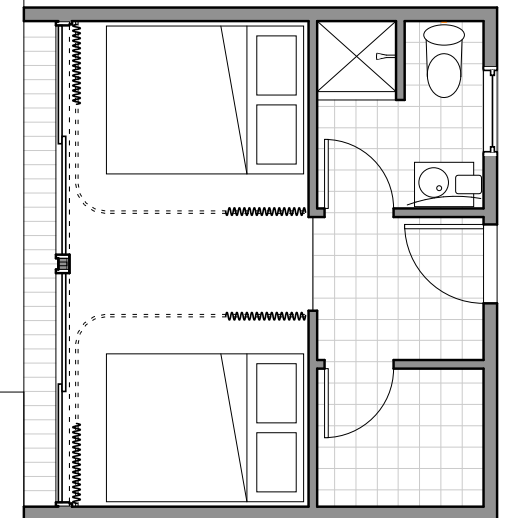

### SPECIFICS

- ext. dimensions: 27' L x 12' W x 10' H (324 SF)
- studio may sit on permanent or temporary foundation
- custom steel base frame includes fork lift pockets and casters (use of casters is optional)
- IKEA kitchen wall that is plumbing-ready
- Summit under counter, stainless steel refrigerators (2)
- natural bamboo floor, walls, and ceiling
- Andersen sliding glass doors (screens provided on 2)
- electrical wiring set-up for standard 110 V generator or plug-in, multiple outlets, "live" tracks on ceiling for spot lighting, recessed lighting throughout
- fully insulated walls, weather-tight EPDM rubber roof
- includes the custom cedar decking with ramp and entry stair step (ships separately from house)

Price **also includes** 4 hours of Alchemy's innovative design and expertise to help with foundation or interior plans (\$500+ value)

*or...*  
**just add water!**

**Site-built  
bath/sleeping  
options start at  
\$36,000.**

EXISTING  
CEDAR DECK  
WITH  
RAMP AND STAIR

PROPOSED BATH  
+ SLEEPING AREA  
(OPTIONS AVAILABLE)

The prefab weeStudio + a site-built wee Room  
... your site, your needs, our design.

PROPOSED BATH +  
SLEEPING AREA.2