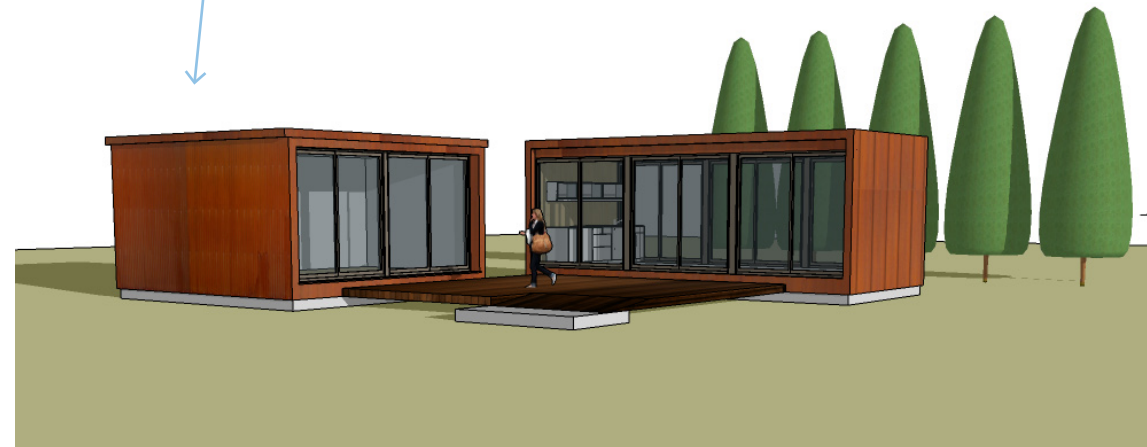

### SPECIFICS

- ext. dimensions: 27' L x 12' W x 10' H (324 SF)
- studio may sit on permanent or temporary foundation
- custom steel base frame includes fork lift pockets and casters (use of casters is optional)
- IKEA kitchen wall that is plumbing-ready
- Summit under counter, stainless steel refrigerators (2)
- natural bamboo floor, walls, and ceiling
- Andersen sliding glass doors (screens provided on 2)
- electrical wiring set-up for standard 110 V generator or plug-in, multiple outlets, "live" tracks on ceiling for spot lighting, recessed lighting throughout
- fully insulated walls, weather-tight EPDM rubber roof
- includes the custom cedar decking with ramp and entry stair step (ships separately from house)

Price **also includes** 4 hours of Alchemy's innovative design and expertise to help with foundation or interior plans (\$500+ value)

*or...*  
**just add water!**

**Site-built  
bath/sleeping  
options start at  
\$36,000.**

EXISTING  
CEDAR DECK  
WITH  
RAMP AND STAIR

PROPOSED BATH  
+ SLEEPING AREA  
(OPTIONS AVAILABLE)

The prefab weeStudio + a site-built wee Room  
... your site, your needs, our design.

PROPOSED BATH +  
SLEEPING AREA.2

options!

Ideas include:

- yoga studio + guest room get-a-way
- painting studio + artist retreat
- family “compound” of separate (but equal, of course) weeHouses featuring a communal eating area and private bedrooms
- add solar panels for energy efficiency