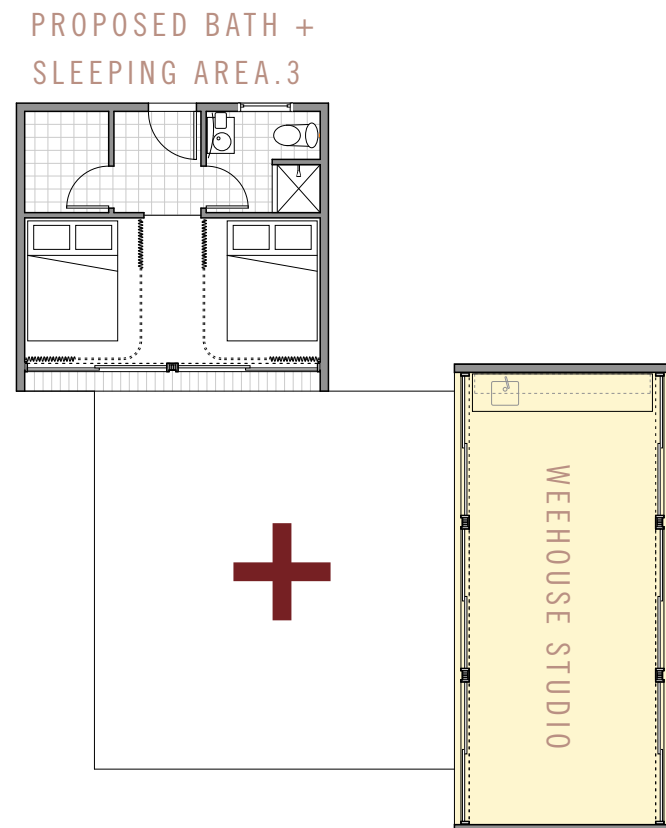

### SPECIFICS

- ext. dimensions: 27' L x 12' W x 10' H (324 SF)
- studio may sit on permanent or temporary foundation
- custom steel base frame includes fork lift pockets and casters (use of casters is optional)
- IKEA kitchen wall that is plumbing-ready
- Summit under counter, stainless steel refrigerators (2)
- natural bamboo floor, walls, and ceiling
- Andersen sliding glass doors (screens provided on 2)
- electrical wiring set-up for standard 110 V generator or plug-in, multiple outlets, "live" tracks on ceiling for spot lighting, recessed lighting throughout
- fully insulated walls, weather-tight EPDM rubber roof
- includes the custom cedar decking with ramp and entry stair step (ships separately from house)

EXISTING  
CEDAR DECK  
WITH  
RAMP AND STAIR

PROPOSED BATH  
+ SLEEPING AREA  
(OPTIONS AVAILABLE)

The prefab weeStudio + a site-built wee Room  
... your site, your needs, our design.

PROPOSED BATH +  
SLEEPING AREA.2

options!

Ideas include:

- yoga studio + guest room get-a-way
- painting studio + artist retreat
- family “compound” of separate (but equal, of course) weeHouses featuring a communal eating area and private bedrooms
- add solar panels for energy efficiency